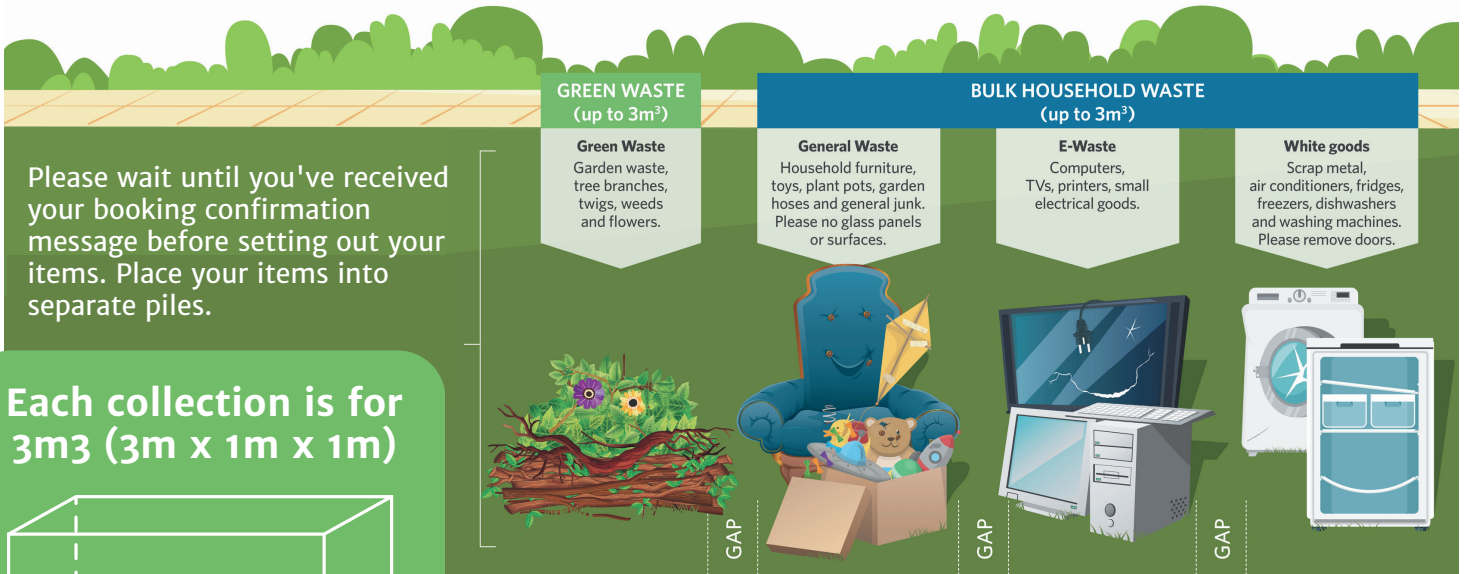

How to set out your waste

Top Tips

- ✓ Items can only be put out **1-3 days** before collection date, otherwise infringements may apply.
- ✓ Group waste into green waste, general waste, e-waste, and whitegoods. This helps increase recycling rates!
- ✓ If you don't have a verge, please call us on **9384 6711** (8:30am-4:30pm weekdays) and we will work with you to find a suitable place for your collection.